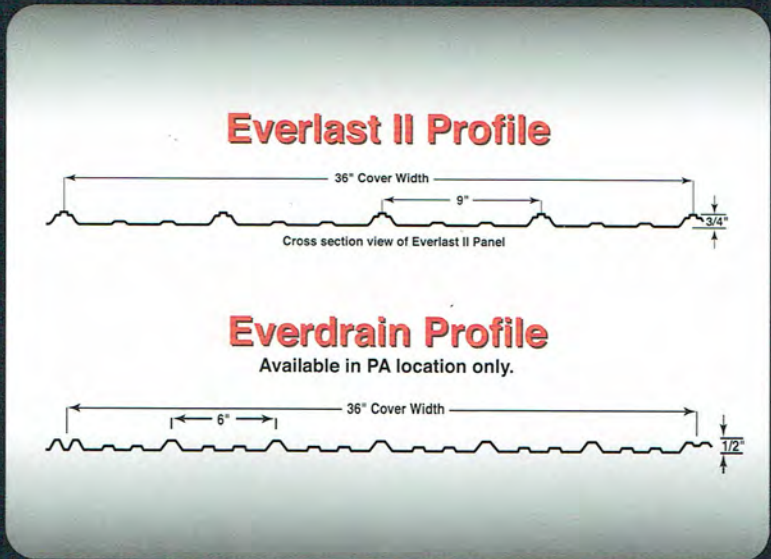

Colorbond®

COLORBOND® is a registered trade mark of BlueScope Steel Limited.

Colors	OMNI™	LYNX
Ash Gray	✓	✓
Beige	✓	✓
Black	✓	✓
Brite White	✓	✓
Bronze	✓	✓
Brown	✓	✓
Burgundy	✓	✓
Charcoal	✓	✓
Clay	✓	✓
Crimson Red	✓	☐
Heron Blue	✓	☐
Ivy	✓	✓
Light Stone	✓	✓
Ocean Blue	✓	✓
Patina Green	✓	✓
Red	✓	✓
Slate	✓	✓
Tan	✓	✓

Mooretown Mill
27 Scavone Lane
Sweet Valley, PA 18656
morsaw@epix.net 570-477-3962

Four locations to serve you!

Everlast Roofing, Inc.
10 Enterprise Court,
Lebanon, PA 17042
Phone: (717) 270-6554
Fax: (717) 270-6569

Everlast Roofing, Inc.
7180 N 050 E
Howe, IN 46746
Phone: (260) 562-3783
Fax: (260) 562-3738

Everlast Roofing, Inc.
161 Grand Valley Ave
Orwell, OH 44076
Phone: (440) 375-1030
Fax: (440) 437-7874

Everlast Roofing, Inc.
24 JR Mains Drive
Bridgton, ME 04009
Phone: (207) 647-5500
Fax: (207) 647-5599